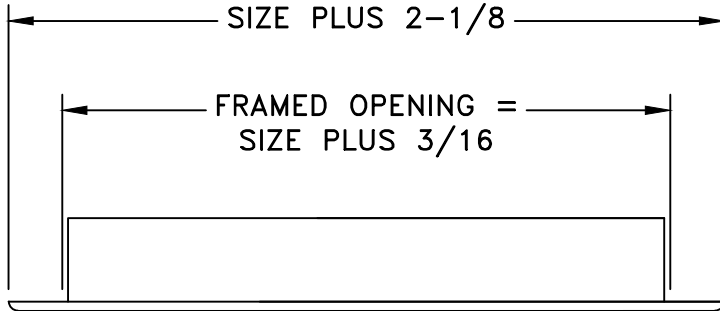

- ACCEPTS STANDARD T-BAR DIFFUSERS WITH NOMINAL LISTED SIZES: 12 X 12, 24 X 24, 24 X 12, 24 X 48
- DIFFUSERS ARE REMOVABLE FROM FACE SIDE WITH SUFFICIENT OVERHEAD CLEARANCE
- FINISH: WHITE (W) ENAMEL

JOB NAME: _____
 LOCATION: _____
 ARCHITECT: _____
 ENGINEER: _____
 CONTRACTOR: _____