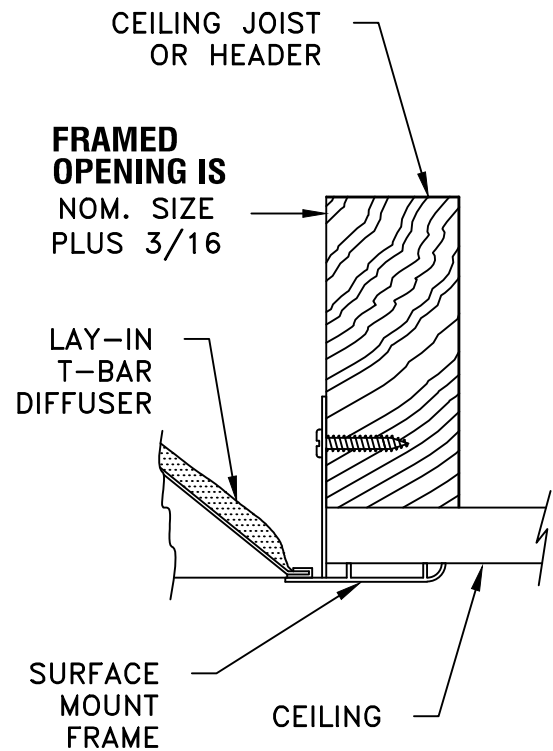

- ACCEPTS STANDARD T-BAR DIFFUSERS WITH NOMINAL LISTED SIZES: 12 X 12, 24 X 24, 24 X 12, 24 X 48
- DIFFUSERS ARE REMOVABLE FROM FACE SIDE WITH SUFFICIENT OVERHEAD CLEARANCE
- FINISH: WHITE (W) ENAMEL

JOB NAME: _____
 LOCATION: _____
 ARCHITECT: _____
 ENGINEER: _____
 CONTRACTOR: _____

SUBMITTED BY: _____

DATE: 05/24/2019

DRY WALL FRAME
 Aluminum
 Surface Mount Frame