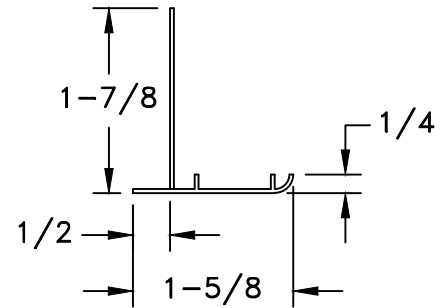

- ACCEPTS STANDARD T-BAR DIFFUSERS WITH NOMINAL LISTED SIZES: 12 X 12, 24 X 24, 24 X 12, 24 X 48
- DIFFUSERS ARE REMOVABLE FROM FACE SIDE WITH SUFFICIENT OVERHEAD CLEARANCE
- FINISH: WHITE (W) ENAMEL

JOB NAME: _____
 LOCATION: _____
 ARCHITECT: _____
 ENGINEER: _____
 CONTRACTOR: _____