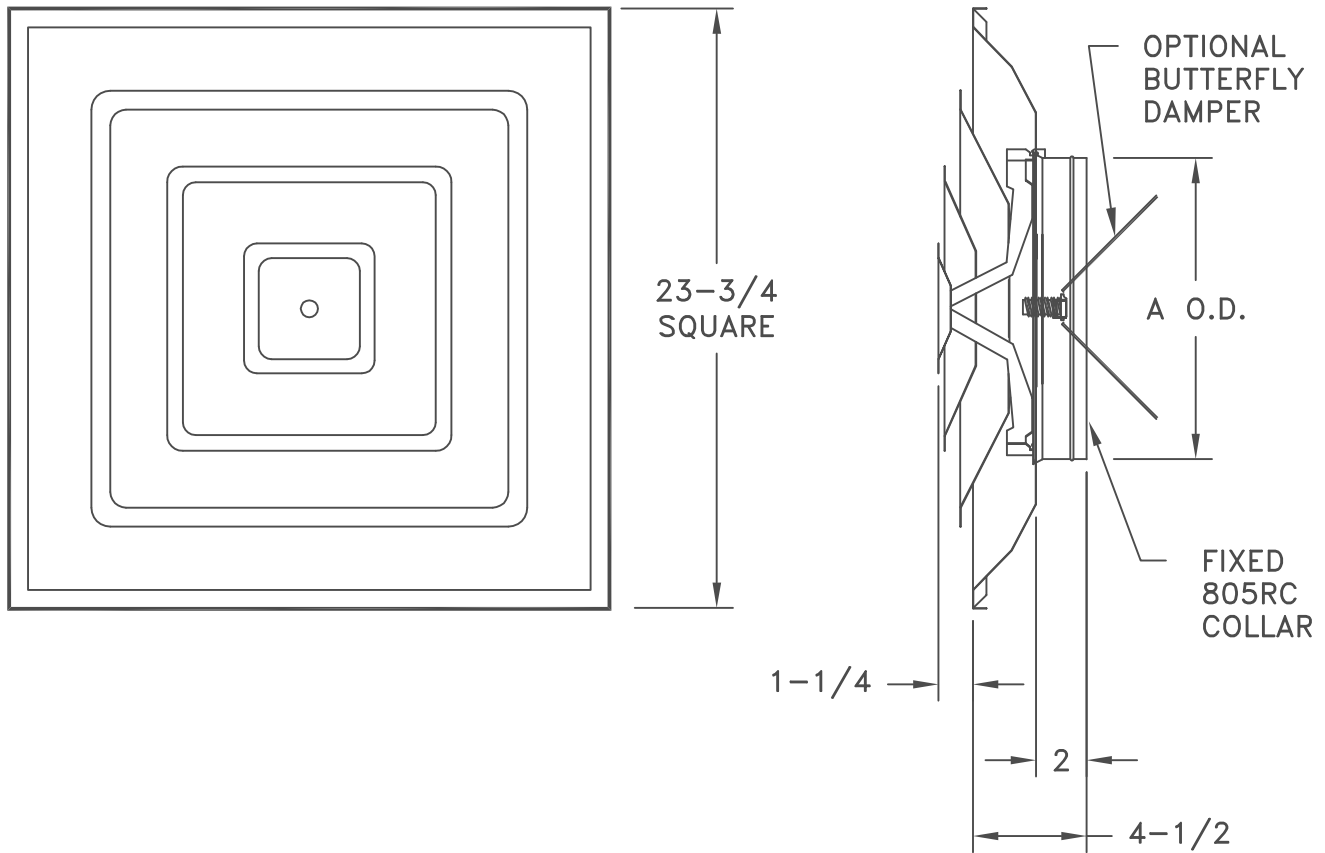

- ALL STEEL CONSTRUCTION
- FITS STANDARD 2' X 2' T-BAR CEILING SYSTEMS
- OPTIONAL NO.800DO STEEL BUTTERFLY DAMPER
- AVAILABLE IN 6-14 INCH COLLAR SIZES
- FINISH: WHITE (W) ENAMEL

SIZE	A O.D.
6	5-7/8
8	7-7/8
10	9-7/8
12	11-7/8
14	13-7/8