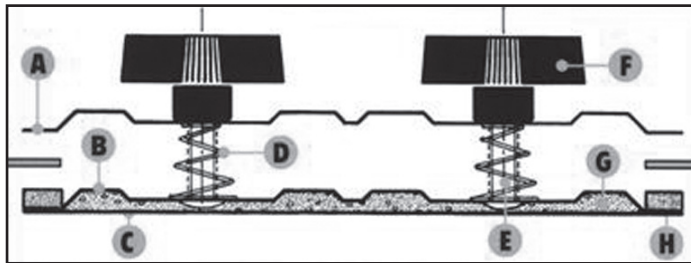

SUBMITTAL RECORD

JOB _____
 LOCATION _____
 SUBMITTED TO _____
 SUBMITTAL PREPARED BY _____
 APPROVED BY _____
 DATE _____

**Submittal Form
 ROUND
 ACCESS DOORS**

Features

- Available insulated or uninsulated
- Tested to withstand 20" W.G. positive pressure & 10" of negative pressure
- Closed Cell Neogasket
- Bonding of Neoprene Gasket to inside plate prevents leakage.
- Conical Springs between the two plates provides for easy installation
- High Impact Plastic Knobs are designed to avoid stripping and allow a tool-free operation.
- Template for duct-opening cut out insures proper hole size.
- Also available in Stainless Steel & Aluminum.

Round
 Access
 Doors

- A. Outer Top Plate
- B. Lower Inside Plate
- C. Optional Insulated Cover Plate
- D. Conical Spring
- E. Connecting Bolt
- F. Hand Knob with Steel Insert
- G. Optional Insulation
- H. Closed Cell Neoprene Gasket

Dyn-O-Mate Insulated Access Doors

4 x 8 ROUND ACCESS DOORS (For Round Duct)		
ITEM #	CODE	DESCRIPTION
21135	MRADI48-7	4X8-7RD Insulated Access Door
21137	MRADI48-11	4X8-11RD Insulated Access Door
21138	MRADI48-14	4X8-14RD Insulated Access Door
8 x 12 Round Access Doors (For Round Duct)		
ITEM #	CODE	DESCRIPTION
21144	MRADI812-14	8X12-14RD Insulated Access Door
21146	MRADI812-18	8X12-18RD Insulated Access Door
21148	MRADI812-22	8X12-22RD Insulated Access Door
12 x 16 Round Access Doors (For Round Duct)		
ITEM #	CODE	DESCRIPTION
21151	MRADI216-18	12X16-18RD Insulated Access Door
21154	MRADI1216-24	12X16-24RD Insulated Access Door
21156	MRADI1216-30	12X16-30RD Insulated Access Door
21157	MRADI1216-36	12X16-36RD Insulated Access Door