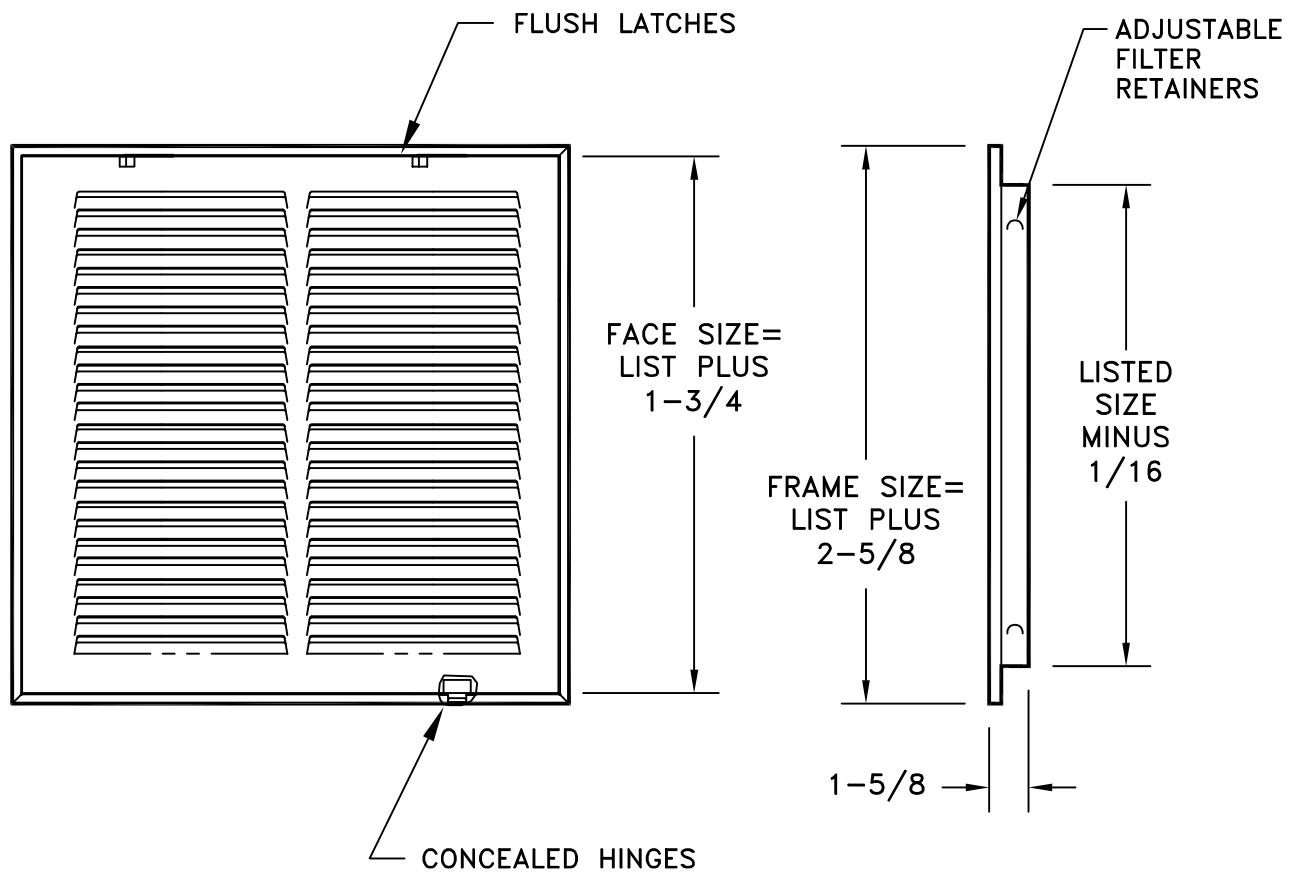

AIRMATE

SUBMITTAL DRAWING

- ALL STEEL CONSTRUCTION
- FLUSH, REMOVABLE FACE WITH CONCEALED LATCHES AND HINGES, CAN BE INSTALLED TWO WAYS
- 1/2 INCH FIN SPACING SET AT 40 DEGREES
- 170FF/A170FF USES NOMINAL 1" DISPOSABLE FILTERS (NOT INCLUDED)
- 170FIL/A170FIL COMES WITH 1" DISPOSABLE FILTERS
SELECT SIZES ONLY
- EQUIPPED WITH FILTER RETAINERS
- FINISH: WHITE (W) ENAMEL